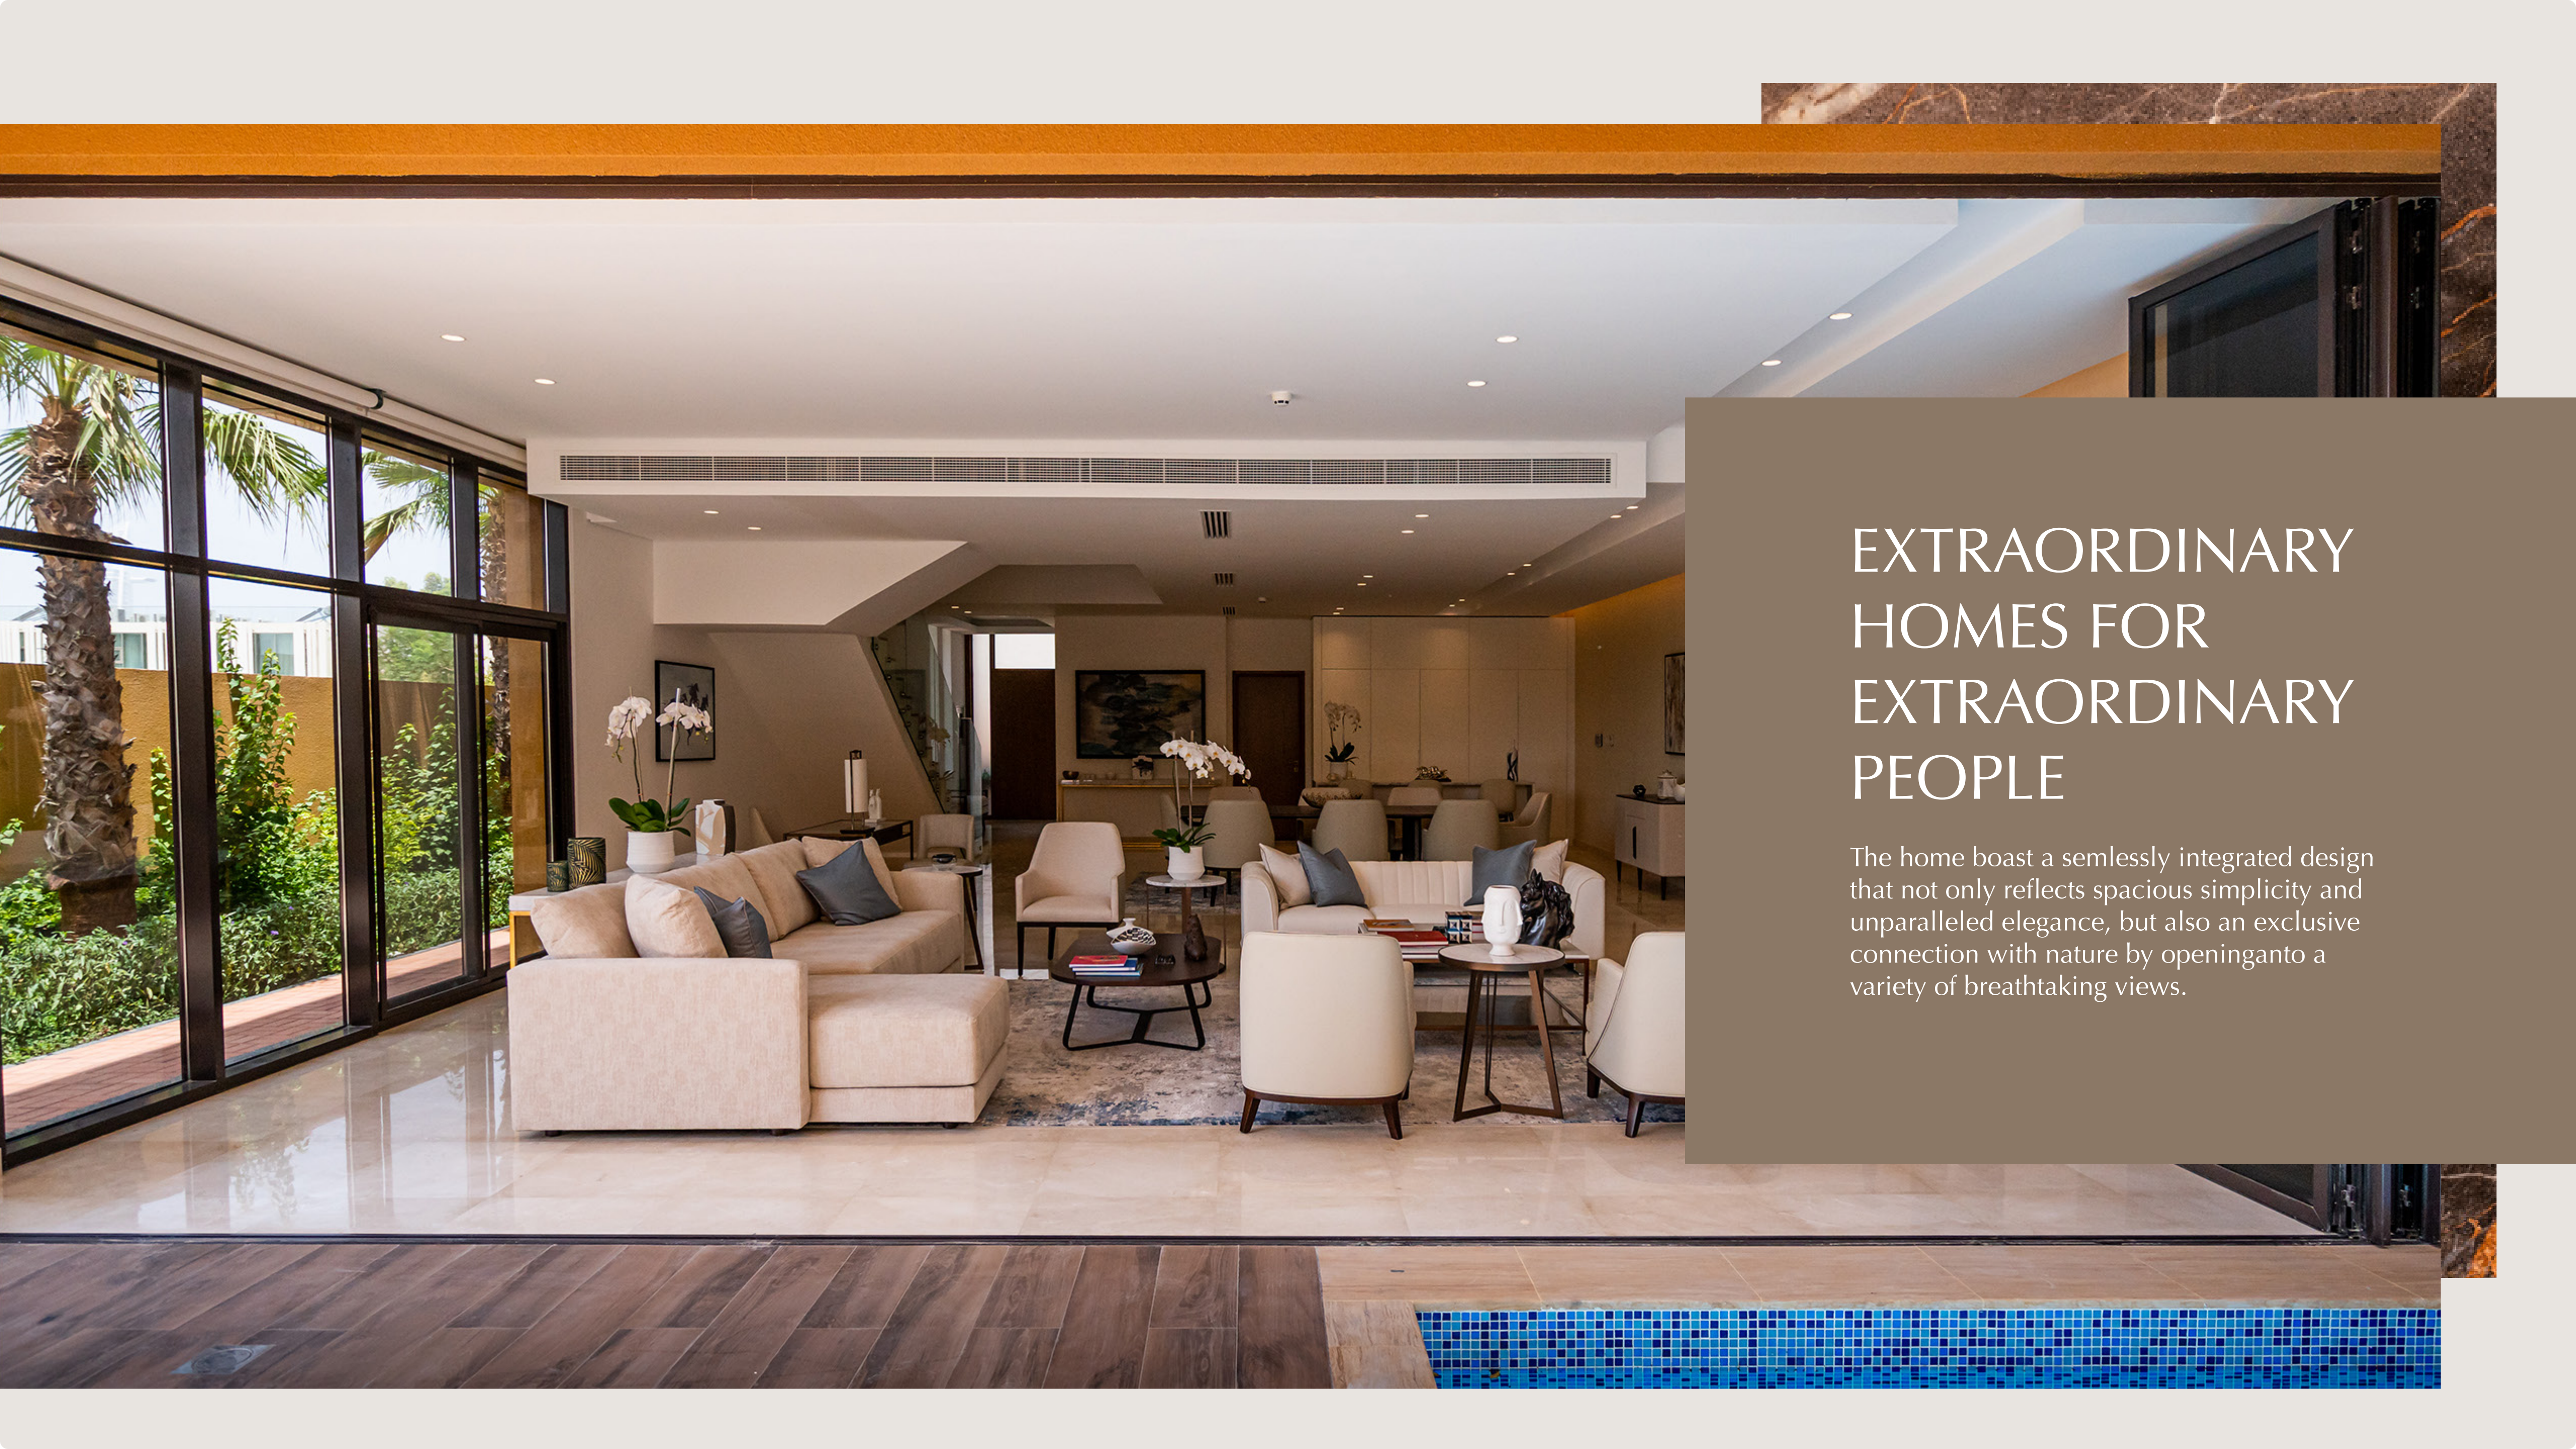

EXTRAORDINARY HOMES FOR EXTRAORDINARY PEOPLE

The home boast a seamlessly integrated design that not only reflects spacious simplicity and unparalleled elegance, but also an exclusive connection with nature by opening onto a variety of breathtaking views.